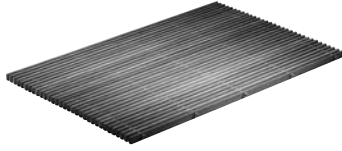

### **Material**

Material

Möbel aus Echtholzprofilen, Verbindung durch verchromte Rundrohrprofile.

Furnitures made by real wood, connection by chrome plated tubes

**EMCO**

single  
interiors

	<p>Bank aus Echtholzprofilen 1000 x 350 x 450 mm Verbindung durch verchromte Rundrohrprofile Bench made by real wood, 1000 x 350 x 450 mm Connection by chrome plated tubes</p>	<p>teak teak</p>	<p>1079 506 01</p>
	<p>Hocker aus Echtholzprofilen 500 x 350 x 450 mm Verbindung durch verchromte Rundrohrprofile Stool made by real wood 500 x 350 x 450 mm Connection by chrome plated tubes</p>	<p>teak teak</p>	<p>1079 506 00</p>
	<p>Herrendiener aus Echtholzprofilen, 500 x 350 x 900 mm Verbindung durch verchromte Rundrohrstangen Valet made by real wood, 500 x 350 x 900 mm Connection by chrome plated tubes</p>	<p>teak teak</p>	<p>1079 506 02</p>
	<p>Matte aus Echtholzprofilen Verbindung durch Kunststoffröllchen, 600 x 600 mm Mat made by real wood, connection by plastic rolls, 600 x 600 mm</p>	<p>teak teak</p>	<p>1079 506 04</p>

Matte aus Echtholzprofilen  
Verbindung durch Kunststoff-  
röllchen, 900 x 600 mm  
Mat made by real wood, connection  
by plastic rolls, 900 x 600 mm

teak teak

1079 506 05