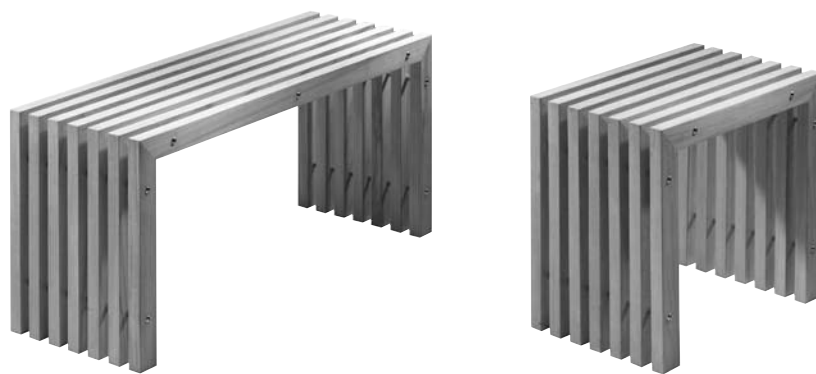

## emco single interiors. emco single interiors

### **Oberflächen**

Surfaces

Teak

Teak

### **Material**

Material

Möbel aus Echtholzprofilen, Verbindung durch verchromte Rundrohrprofile.

Furnitures made by real wood, connection by chrome plated tubes

**EMCO**

single  
interiors

	<p>Bank aus Echtholzprofilen 1000 x 350 x 450 mm Verbindung durch verchromte Rundrohrprofile Bench made by real wood, 1000 x 350 x 450 mm Connection by chrome plated tubes</p>	<p>teak teak</p>	<p>1079 506 01</p>
	<p>Hocker aus Echtholzprofilen 500 x 350 x 450 mm Verbindung durch verchromte Rundrohrprofile Stool made by real wood 500 x 350 x 450 mm Connection by chrome plated tubes</p>	<p>teak teak</p>	<p>1079 506 00</p>
	<p>Herrendiener aus Echtholzprofilen, 500 x 350 x 900 mm Verbindung durch verchromte Rundrohrstangen Valet made by real wood, 500 x 350 x 900 mm Connection by chrome plated tubes</p>	<p>teak teak</p>	<p>1079 506 02</p>
	<p>Matte aus Echtholzprofilen Verbindung durch Kunststoffröllchen, 600 x 600 mm Mat made by real wood, connection by plastic rolls, 600 x 600 mm</p>	<p>teak teak</p>	<p>1079 506 04</p>

Matte aus Echtholzprofilen  
Verbindung durch Kunststoff-  
röllchen, 900 x 600 mm  
Mat made by real wood, connection  
by plastic rolls, 900 x 600 mm

teak teak

1079 506 05