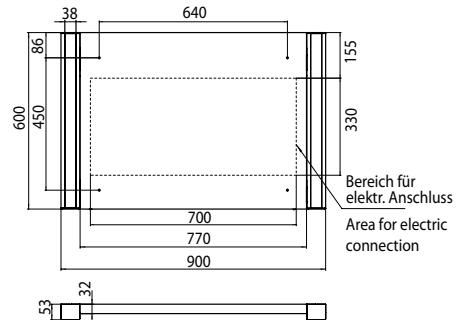

# emco spiegel mirrors

Design Nexus Product Design

**Lichtspiegel**  
600 x 600 mm, Leuchtmittel: 4x T5  
14 W (Spiegel), 1x T5 8 W (Unterlicht),  
2 Schalter, 220-240 V / 50 Hz

**Illuminated mirror**  
600 x 600 mm, Illumination: 4x T5  
14 W (Mirror), 1x T5 8 W (Backlight),  
2 switches, 220-240 V / 50 Hz

4496 000 30

**Lichtspiegel**  
900 x 600 mm, Leuchtmittel: 4x T5  
14 W (Spiegel), 1x T5 14 W (Unterlicht),  
2 Schalter, 220-240 V / 50 Hz

**Illuminated mirror**  
900 x 600 mm, Illumination: 4x T5  
14 W (Mirror), 1x T5 14 W (Backlight),  
2 switches, 220-240 V / 50 Hz

4496 000 31

**Lichtspiegel**  
1200 x 600 mm, Leuchtmittel: 4x T5  
14 W (Spiegel), 1x T5 21 W (Unterlicht),  
2 Schalter, 220-240 V / 50 Hz

**Illuminated mirror**  
1200 x 600 mm, Illumination: 4x T5  
14 W (Mirror), 1x T5 21 W (Backlight),  
2 switches, 220-240 V / 50 Hz