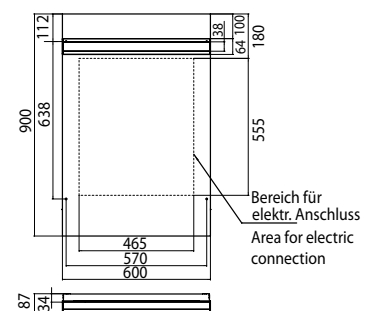

Lichtspiegel
600 x 900 mm, Leuchtmittel: 2 x T5
14 W (Spiegel), 1x T5 14 W (Unterlicht),
2 Schalter, 220-240 V / 50 Hz

Illuminated mirror
600 x 900 mm, Illumination: 2 x T5
14 W (Mirror), 1x T5 14 W (Backlight),
2 switches, 220-240 V / 50 Hz

4496 000 33