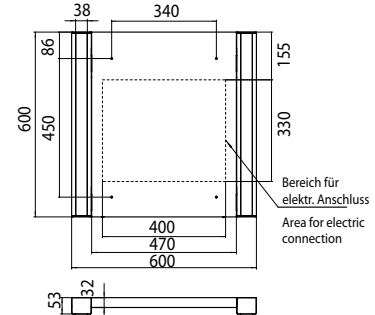

# emco spiegel mirrors

Design Nexus Product Design

**Lichtspiegel**  
600 x 600 mm, Leuchtmittel: 4x T5  
14 W (Spiegel), 1x T5 8 W (Unterlicht),  
2 Schalter, 220-240 V / 50 Hz

**Illuminated mirror**  
600 x 600 mm, Illumination: 4x T5  
14 W (Mirror), 1x T5 8 W (Backlight),  
2 switches, 220-240 V / 50 Hz

4496 000 30

**Lichtspiegel**  
900 x 600 mm, Leuchtmittel: 4x T5  
14 W (Spiegel), 1x T5 14 W (Unterlicht),  
2 Schalter, 220-240 V / 50 Hz

**Illuminated mirror**  
900 x 600 mm, Illumination: 4x T5  
14 W (Mirror), 1x T5 14 W (Backlight),  
2 switches, 220-240 V / 50 Hz

4496 000 31

**Lichtspiegel**  
1200 x 600 mm, Leuchtmittel: 4x T5  
14 W (Spiegel), 1x T5 21 W (Unterlicht),  
2 Schalter, 220-240 V / 50 Hz

**Illuminated mirror**  
1200 x 600 mm, Illumination: 4x T5  
14 W (Mirror), 1x T5 21 W (Backlight),  
2 switches, 220-240 V / 50 Hz