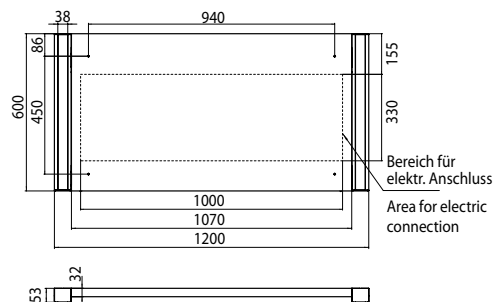

# emco spiegel mirrors

Design Nexus Product Design

**Lichtspiegel**  
600 x 600 mm, Leuchtmittel: 4x T5  
14 W (Spiegel), 1x T5 8 W (Unterlicht),  
2 Schalter, 220-240 V / 50 Hz

**Illuminated mirror**  
600 x 600 mm, Illumination: 4x T5  
14 W (Mirror), 1x T5 8 W (Backlight),  
2 switches, 220-240 V / 50 Hz

4496 000 30

**Lichtspiegel**  
900 x 600 mm, Leuchtmittel: 4x T5  
14 W (Spiegel), 1x T5 14 W (Unterlicht),  
2 Schalter, 220-240 V / 50 Hz

**Illuminated mirror**  
900 x 600 mm, Illumination: 4x T5  
14 W (Mirror), 1x T5 14 W (Backlight),  
2 switches, 220-240 V / 50 Hz

4496 000 31

**Lichtspiegel**  
1200 x 600 mm, Leuchtmittel: 4x T5  
14 W (Spiegel), 1x T5 21 W (Unterlicht),  
2 Schalter, 220-240 V / 50 Hz

**Illuminated mirror**  
1200 x 600 mm, Illumination: 4x T5  
14 W (Mirror), 1x T5 21 W (Backlight),  
2 switches, 220-240 V / 50 Hz

4496 000 32

**Lichtspiegel**  
600 x 900 mm, Leuchtmittel: 2 x T5  
14 W (Spiegel), 1x T5 14 W (Unterlicht),  
2 Schalter, 220-240 V / 50 Hz

**Illuminated mirror**  
600 x 900 mm, Illumination: 2 x T5  
14 W (Mirror), 1x T5 14 W (Backlight),  
2 switches, 220-240 V / 50 Hz